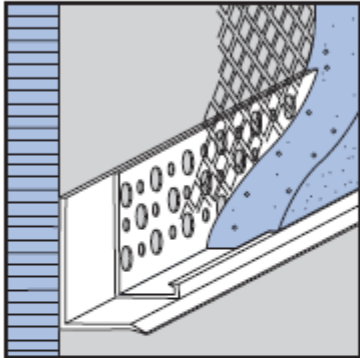

Drip Casing Beads

Note: Also available in arched version.

PRODUCT NUMBER	GROUND	DIMENSIONS	PIECES PER BOX
DCB50-25	1/2"	1-3/4" vertical flange with 1/4" drip leg	50
DCB58-25	5/8"		50
DCB75-25	7/5"		50
DCB100-25	1"		50
DCB150-25	1-1/2"		50
DCB200-25	2"		50
DCB75-38	7/5"	1-3/4" vertical flange with 3/8" drip leg	50
DCB100-38	1"		50
DCB150-38	1-1/2"		50
DCB200-38	2"		50

Drip Casing Beads – Designed to be used in combination with a Casing Bead above window and door openings to assist in moving moisture away from opening.

Caulk all intersections, butt joints, ends and corners at time of installation.