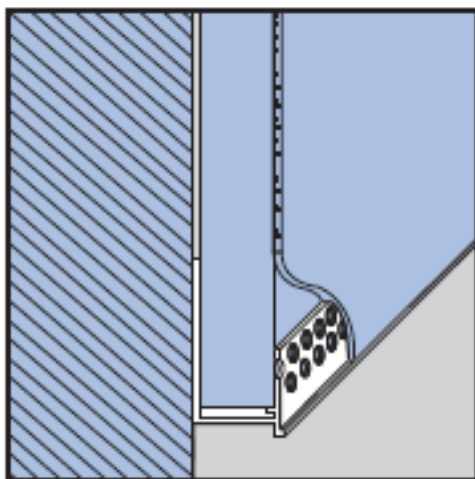

DEFS Weeped Starter Strip/Casing Beads

(with Drip)

PRODUCT NUMBER	FINISH THICKNESS	INSULATION THICKNESS	DIMENSIONS	PIECES PER BOX
DE/CS50-16DW	1/16"	1/2"	1-3/4" back flange,	50
DE/CS58-16DW	1/16"	5/8"	5/8" perforated flange with drip	50

DEFS Weeped Starter Strip/ Casing Beads (With Drip) – Designed by Vinyl Corp.™ to protect the raw edges of the new DEFS (Direct Applied) wall and ceiling systems. Weep holes provide positive drainage. Drip leg assists in moving moisture away from opening or foundation wall. Two rows of large perforations allow matrix to easily flow thru and anchor to substrate. The Vinyl Corp.™ “Keylock”™ connectors are available for alignment and base for sealant.

Caulk all intersections, butt joints, ends and corners at time of installation.