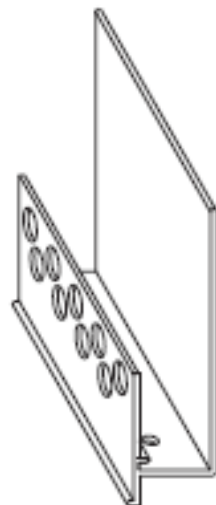

DEFS Weeped Starter Strip/Casing Beads

(with Drip)

PRODUCT NUMBER	FINISH THICKNESS	INSULATION THICKNESS	DIMENSIONS	PIECES PER BOX
DE/CS50-16DW	1/16"	1/2"	1-3/4" back flange,	50
DE/CS58-16DW	1/16"	5/8"	5/8" perforated flange with drip	50

DEFS Weeped Starter Strip/ Casing Beads (With Drip) – Designed by Vinyl Corp.™ to protect the raw edges of the new DEFS (Direct Applied) wall and ceiling systems. Weep holes provide positive drainage. Drip leg assists in moving moisture away from opening or foundation wall. Two rows of large perforations allow matrix to easily flow thru and anchor to substrate. The Vinyl Corp.™ “Keylock”™ connectors are available for alignment and base for sealant.